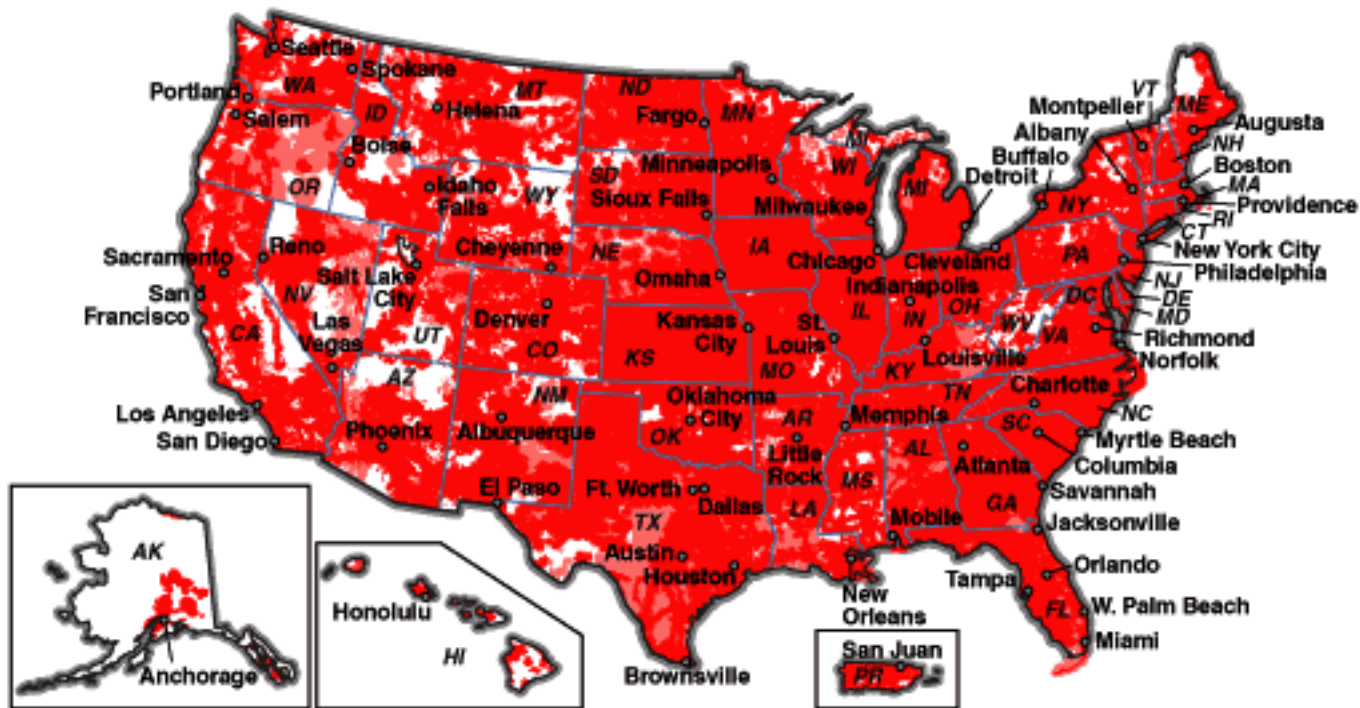

ATech Wireless Plans Utilizing the Verizon Network

America's Choice Home Airtime Rate and Coverage Area*

- America's ChoiceSM and National Calling Rate and Coverage Area
- America's ChoiceSM and National Calling All-Digital Rate and Coverage Area
- No Coverage Area

*This map is not intended to be a guarantee of coverage.